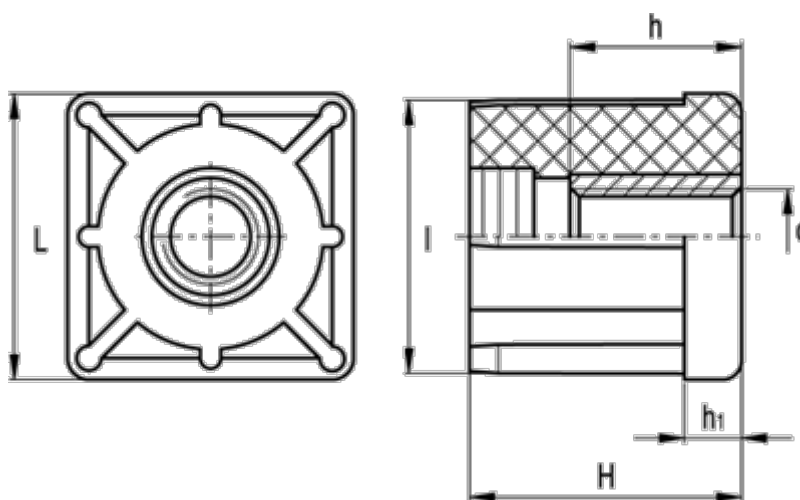

Data Sheet

Article number: 2310320074
Description: E+G Square end-cap
NDX.Q-40x1.2-M14

Measures

d	= M14	Tube wall thickness = 1.2
h	= 15	Weight (g) = 49
H	= 38	
h1	= 8	
Internal tube size	= 37.6	
l	= 37.6	
L	= 40	
Outer tube size	= 40	